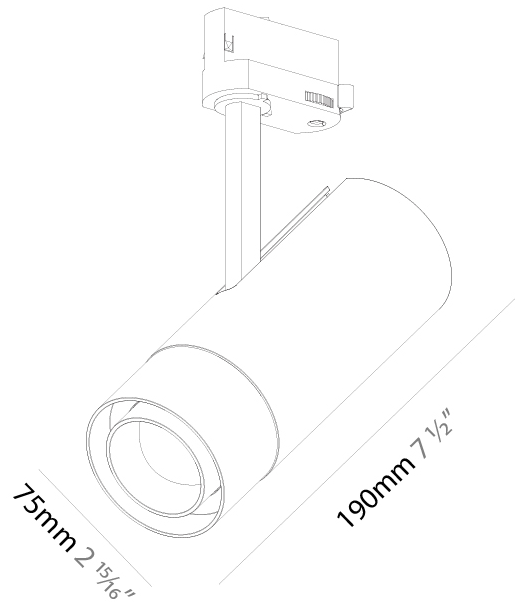

GENERAL

Series: Imagine
 Subseries: Imagine Flex
 Brand: Prolicht
 Division: Architectural
 Mounting Type: Track
 Mounting Location: Ceiling
 Subcategory: Spots

PHYSICAL

Shape: Cylinder
 Diameter (mm): 75
 Diameter (in): 2 ¹⁵/₁₆
 Height (mm): 190
 Height (in): 7 ¹/₂
 Max. Overall Height (mm): 210
 Max. Overall Height (in): 8 ¹/₄
 Light Distribution: Adjustable / Direct
 Weight (kg): 0.702
 Weight (lbs): 1.54
 Fixture Finish: SSR / BKV / CWI / CRY / HAB / UFT / ITA / RUA / FTG / MYG / LOD / PUS / FRO / FUP / KIA / POP / BLS / SPG / MEY / GOH / GUM / CHC / COM / ABZ / JAG / OBR / MOS / ROR
 Holder Finish: BLK / WHI / SIL
 Fixture Material: Aluminum Die Cast

OPTICAL

Reflector°: 14° to 48°
 Adjustability: Rotational 350°; Tilt 90°

RATINGS AND CERTIFICATIONS

Certified By: Certified for North American Standards
 IP rating: IP20

A3T110-

PROJECT	_____
TYPE	_____
SPECIFIER	_____
QUANTITY	_____
DATE	_____