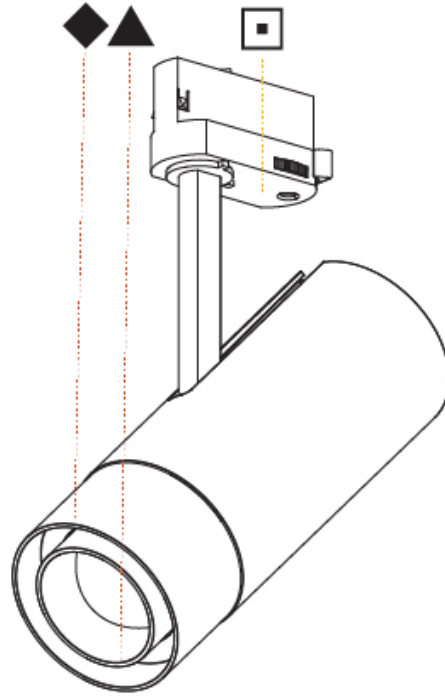

OPTICAL

Reflector°: 14° to 48°
 Adjustability: Rotational 350°; Tilt 90°

RATINGS AND CERTIFICATIONS

Certified By: Certified for North American Standards
 IP rating: IP20

A3T110-

PROJECT	_____
TYPE	_____
SPECIFIER	_____
QUANTITY	_____
DATE	_____